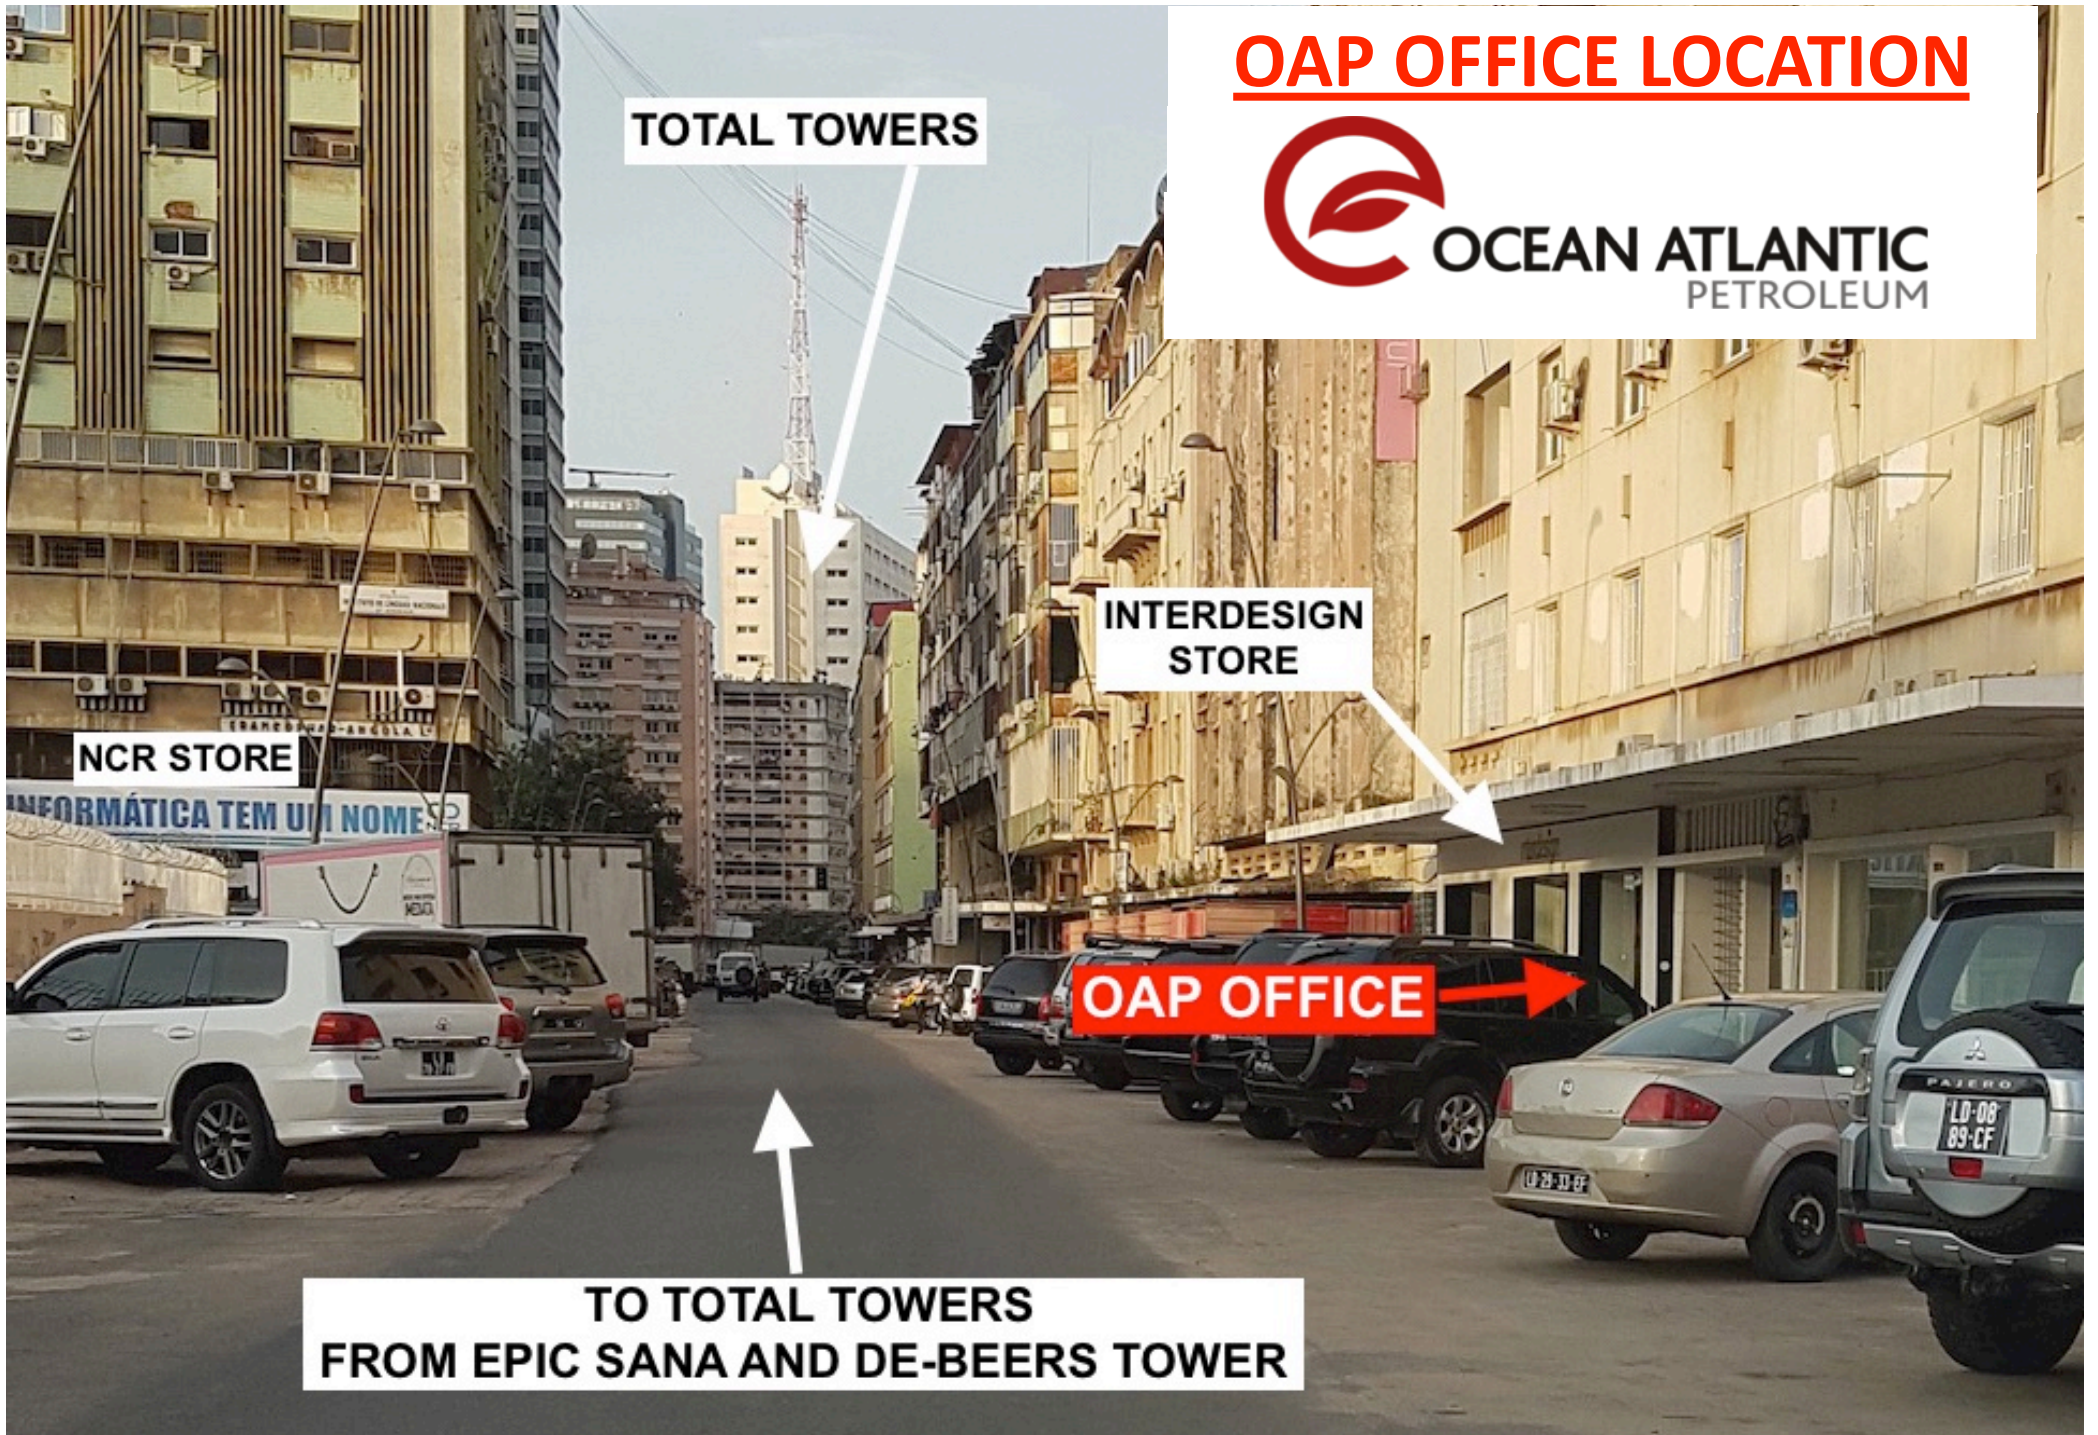

OAP OFFICE LOCATION

TOTAL TOWERS

INTERDESIGN
STORE

NCR STORE

OAP OFFICE

TO TOTAL TOWERS
FROM EPIC SANA AND DE-BEERS TOWER

OCEAN ATLANTIC
OFFICE - 2nd floor

INTERDESIGN STORE